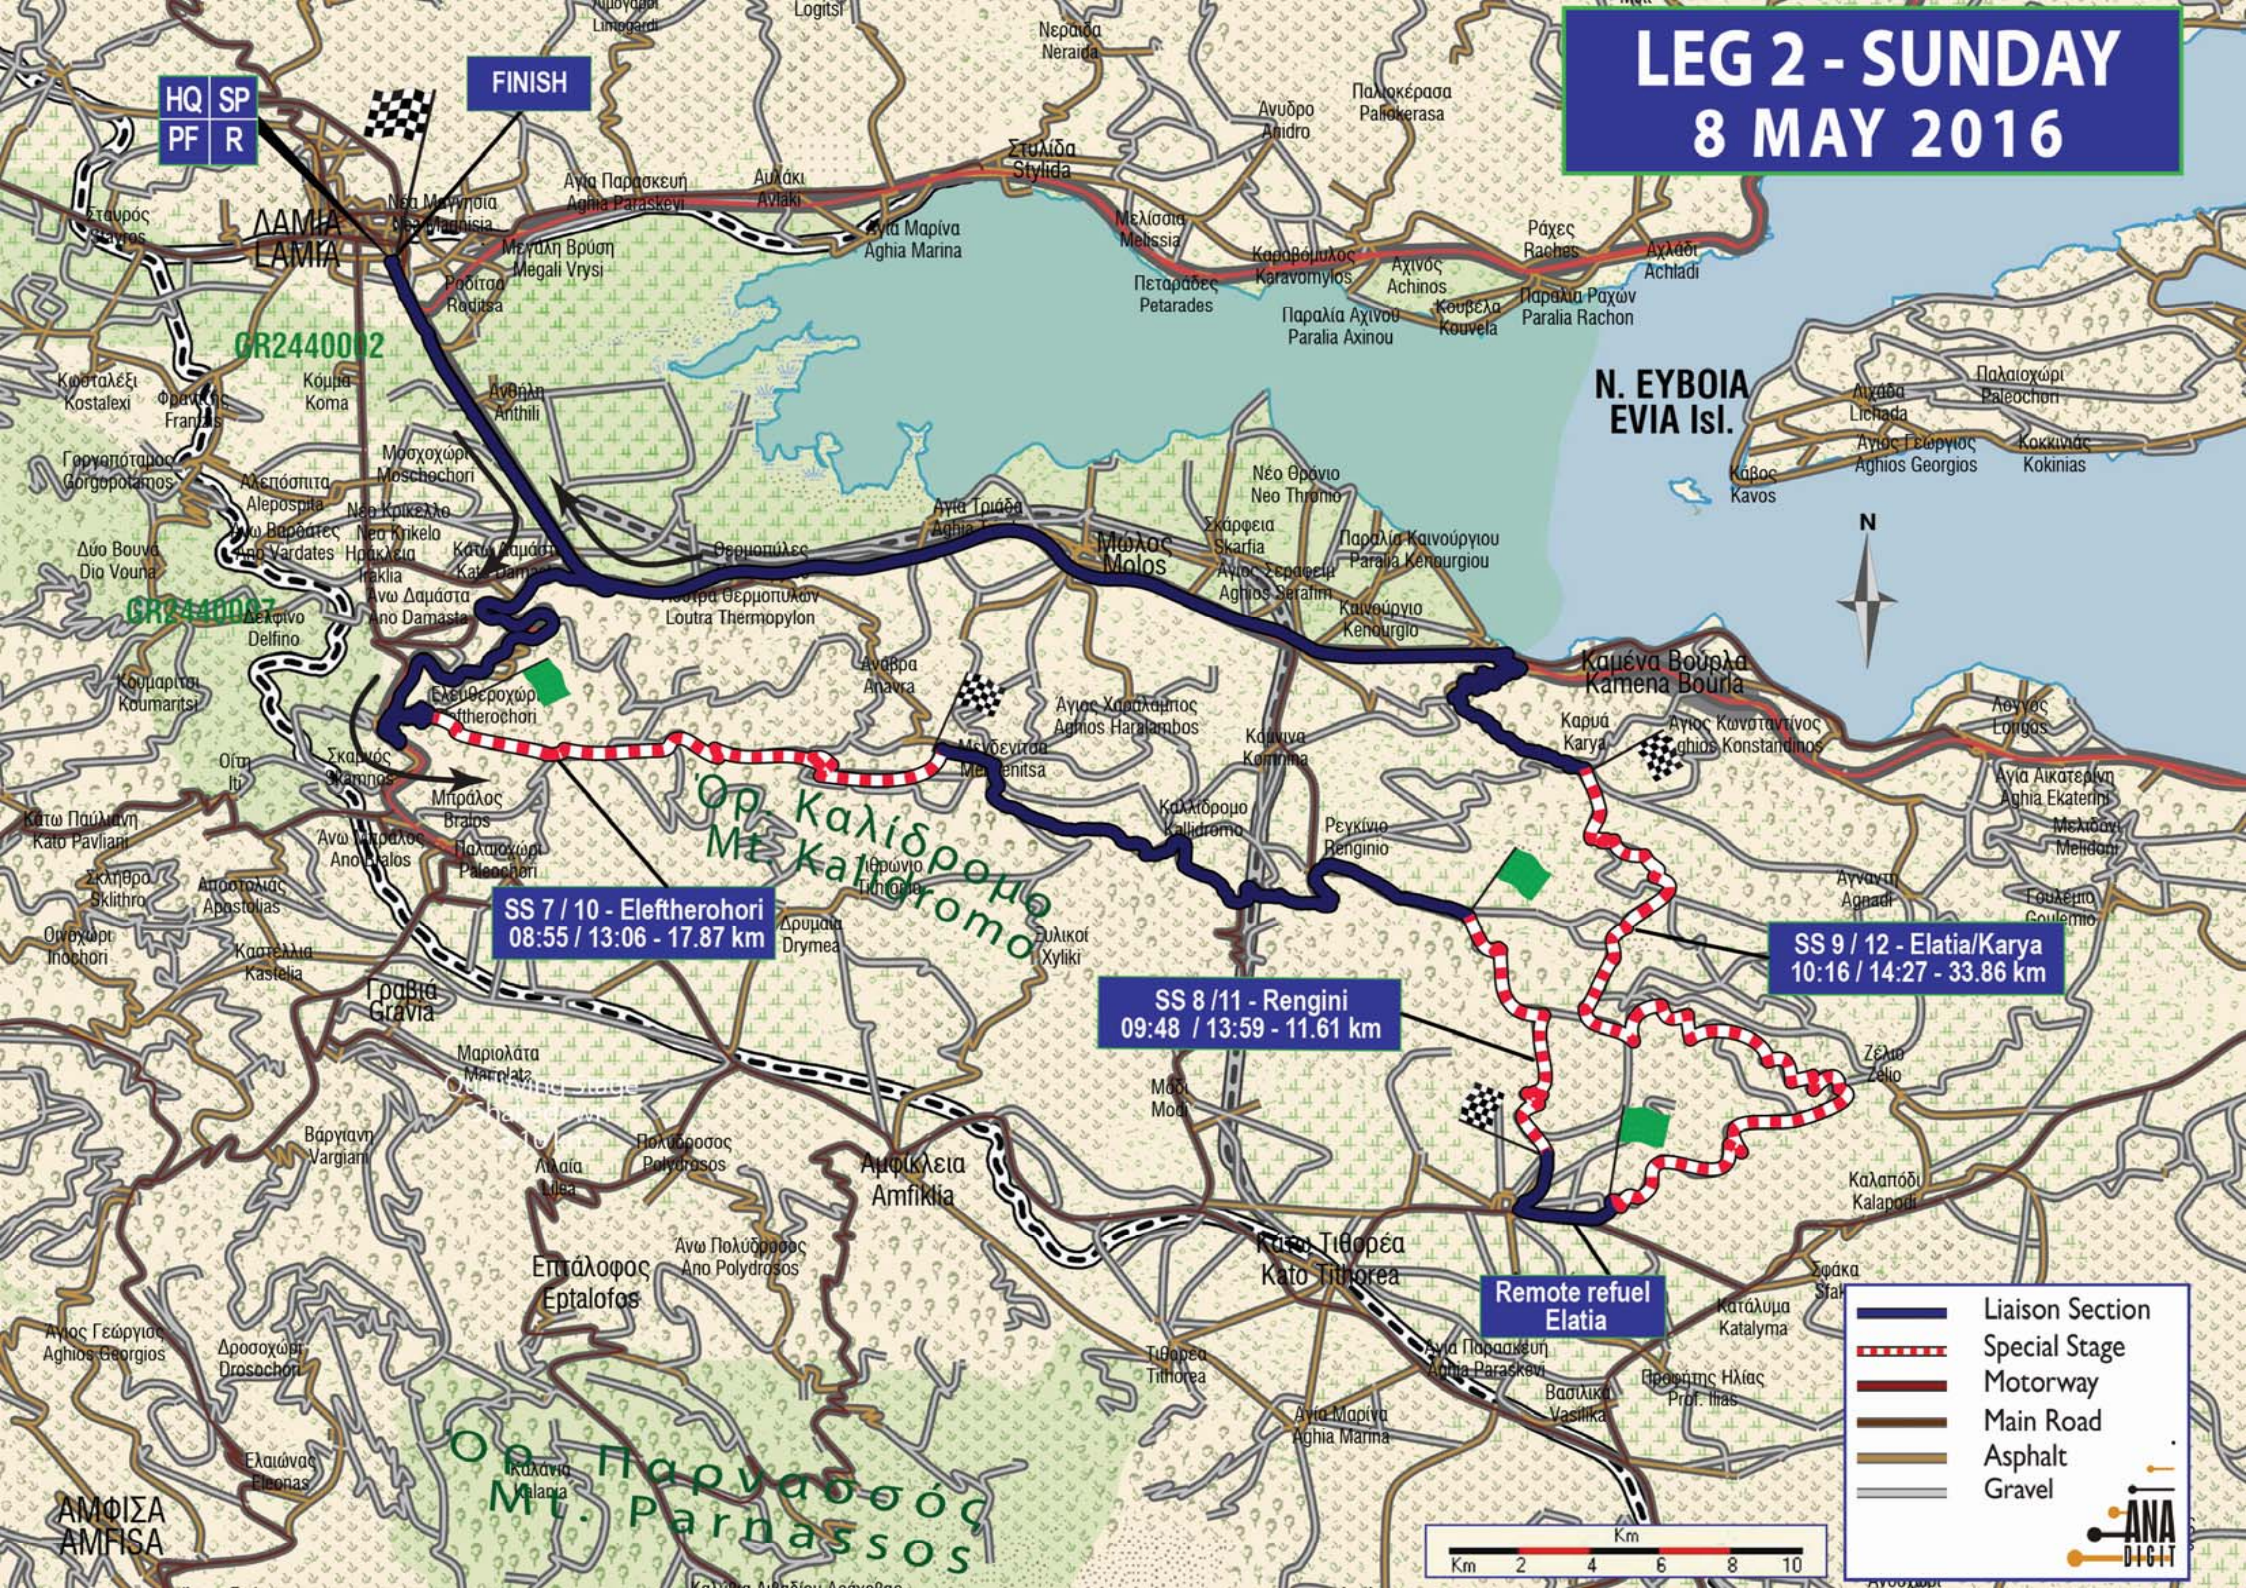

# LEG 2 - SUNDAY

## 8 MAY 2016

HQ SP  
PF R

FINISH

GR2440012

GR2440007

SS 7 / 10 - Eleftherohori  
08:55 / 13:06 - 17.87 km

SS 8 / 11 - Rengini  
09:48 / 13:59 - 11.61 km

SS 9 / 12 - Elatia/Karya  
10:16 / 14:27 - 33.86 km

Remote refuel  
Elatia

-  Liaison Section
-  Special Stage
-  Motorway
-  Main Road
-  Asphalt
-  Gravel