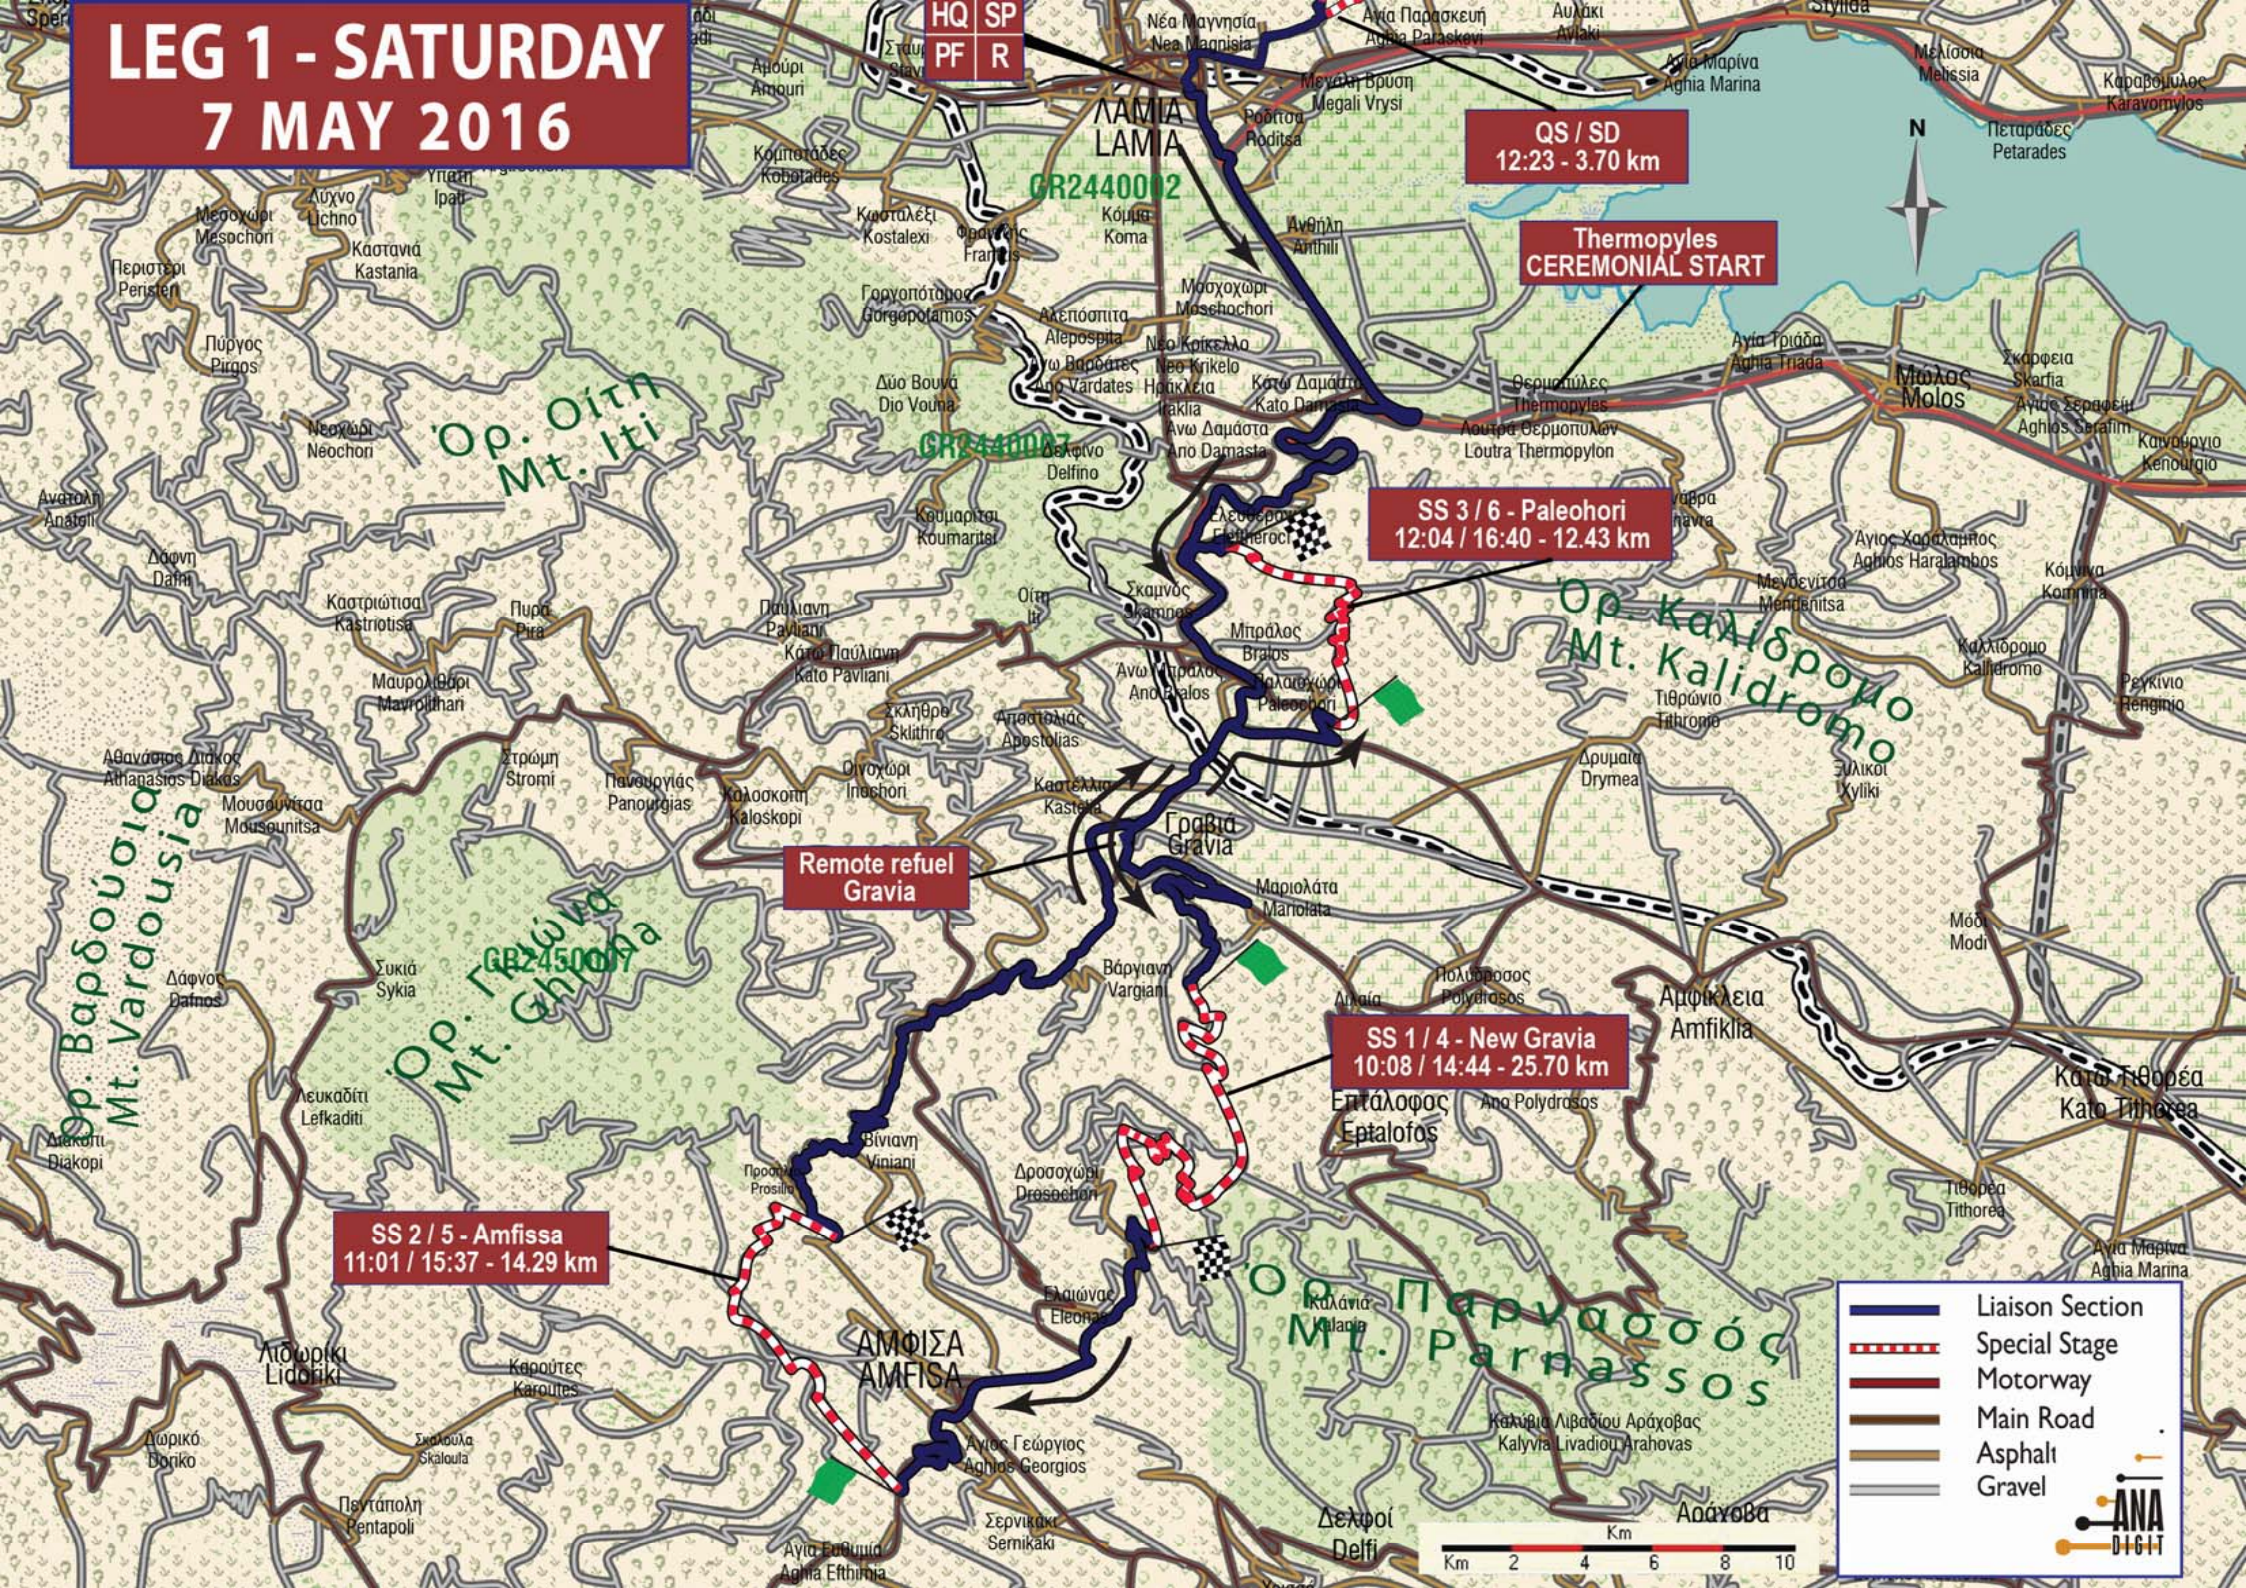

LEG 1 - SATURDAY

7 MAY 2016

HQ SP
PF R

QS / SD
12:23 - 3.70 km

Thermopyles
CEREMONIAL START

SS 3 / 6 - Paleohori
12:04 / 16:40 - 12.43 km

Remote refuel
Gravia

SS 1 / 4 - New Gravia
10:08 / 14:44 - 25.70 km

SS 2 / 5 - Amfissa
11:01 / 15:37 - 14.29 km

	Liaison Section
	Special Stage
	Motorway
	Main Road
	Asphalt
	Gravel

ANA
D1617

Km 2 4 6 8 10